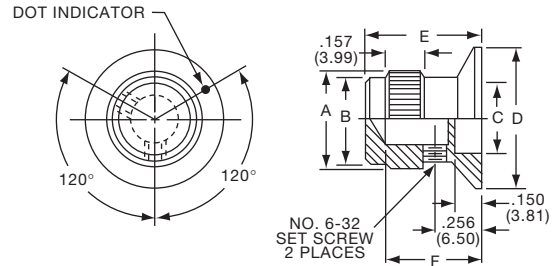

KES SERIES

Tyco Knurl Grip with Dot Indicator on Skirt								
Electronics	Alcoswitch	Color	A	B	C	D	F	
8-1437621-4	KES500AB1/8	Ntl. - Blk.	.500(12.7)	.460(11.7)	.382(9.70)	.750(19.1)	.625(15.9)	.512(13.0)
8-1437621-3	KES500AB1/4	Ntl. - Blk.	.500(12.7)	.460(11.7)	.382(9.70)	.750(19.1)	.625(15.9)	.512(13.0)
8-1437621-5	KES700AB1/4	Ntl. - Blk.	.750(19.1)	.710(18.1)	.630(16.0)	1.13(28.7)	.625(15.9)	.512(13.0)
	KES900AB1/4	Ntl. - Blk.	.937(23.8)	.897(22.8)	.787(20.0)	1.44(36.6)	.625(15.9)	.512(13.0)

K

K Series